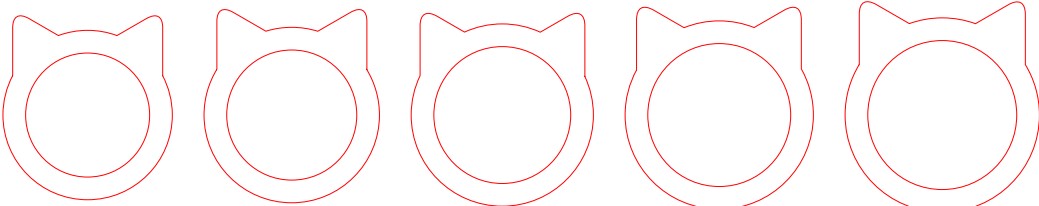

US Ring Size:

6

7

8

9

10

Glue the hearts to the top flat area.