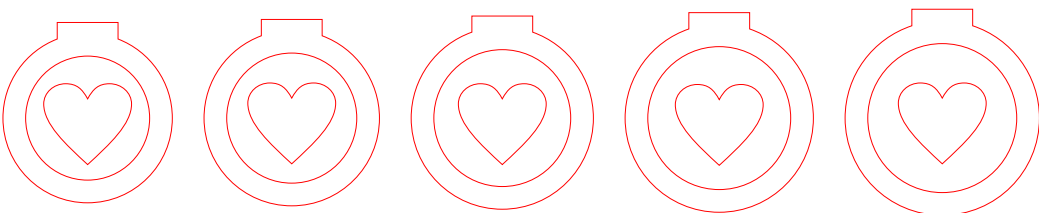

US Ring Size:

6

7

8

9

10

Glue the hearts to the top flat area.